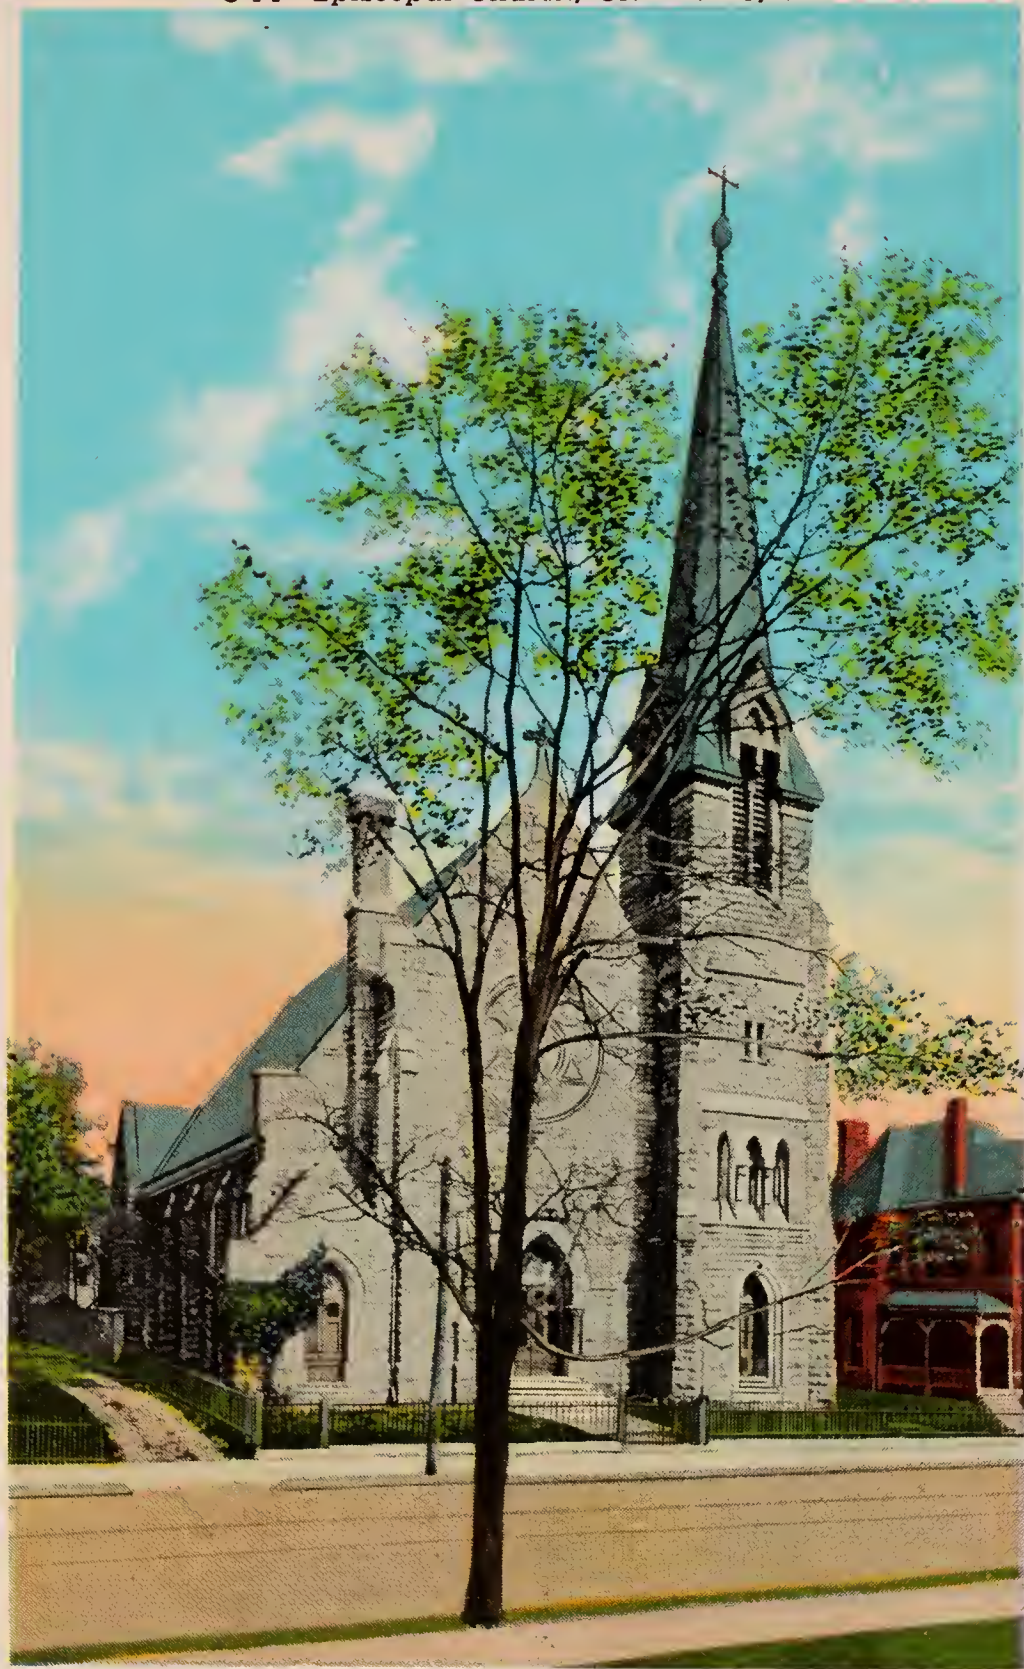

C-14—Episcopal Church, Clarksville, Tennessee

36899-N

DISTRIBUTED BY ANDERSON'S NEWS AGENCY, CLARKSVILLE, TENN.

GENUINE CURTEICH-CHICAGO "C.T. AMERICAN ART" POST CARD (REG. U.S. PAT. OFF.)

POST CARD

PLACE
ONE CENT
STAMP
HERE